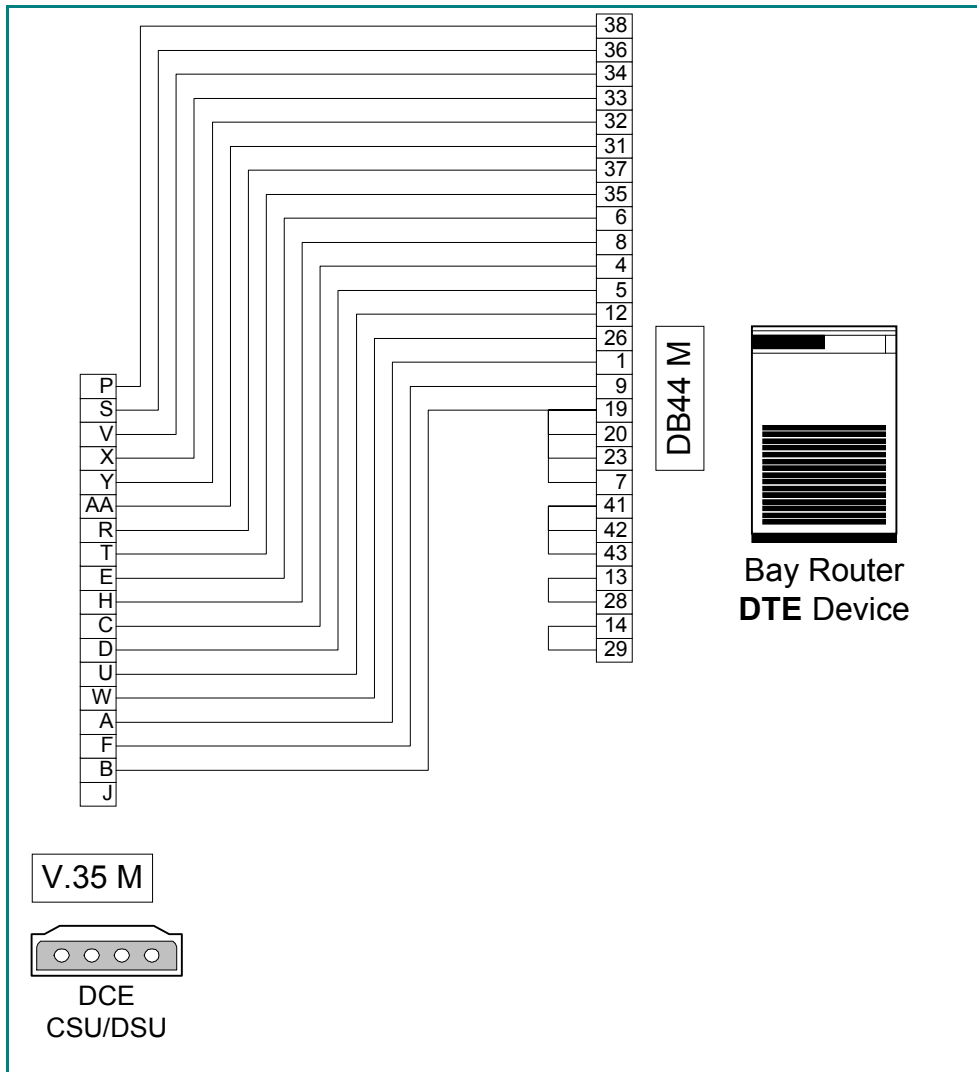

# Miscellaneous Cable Pin-Outs:

**Figure 1 Bay / Nortel 7216 V.35 Cable**

**Figure 2 Bay ASN 7220 - Sniffer 'Y' Cable**

**Figure 3 Bay BN 7216 - Sniffer 'Y' Cable**

**Figure 4 Bay ASN 7220 V.35 Cable**

**Figure 5 Sniffer LM-2000 15 pin to V.35 "Y" Cable**

**Figure 6 Sniffer LM-2000 15 pin to DB25 WAN-Book pig tail**

**Figure 7 V.35 - Sniffer/WAN Probe 'Y' Cable**