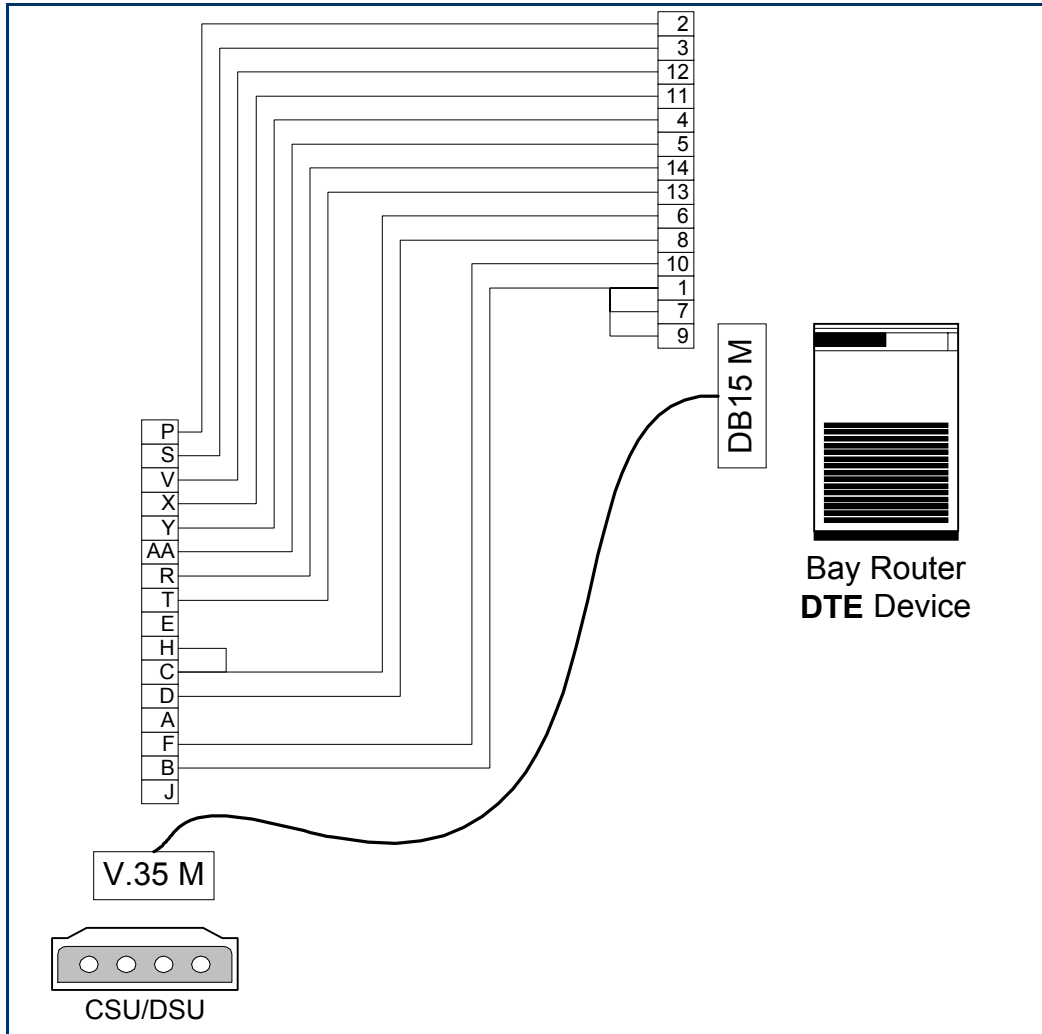

# Miscellaneous Cable Pin-Outs:

**Figure 1 Bay / Nortel 7216 V.35 Cable**

**Figure 2 Bay ASN 7220 - Sniffer 'Y' Cable**

**Figure 3 Bay BN 7216 - Sniffer 'Y' Cable**

**Figure 4 Bay ASN 7220 V.35 Cable**

**Figure 5 Sniffer LM-2000 15 pin to V.35 "Y" Cable**

**Figure 6 Sniffer LM-2000 15 pin to DB25 WAN-Book pig tail**

**Figure 7 V.35 - Sniffer/WAN Probe 'Y' Cable**