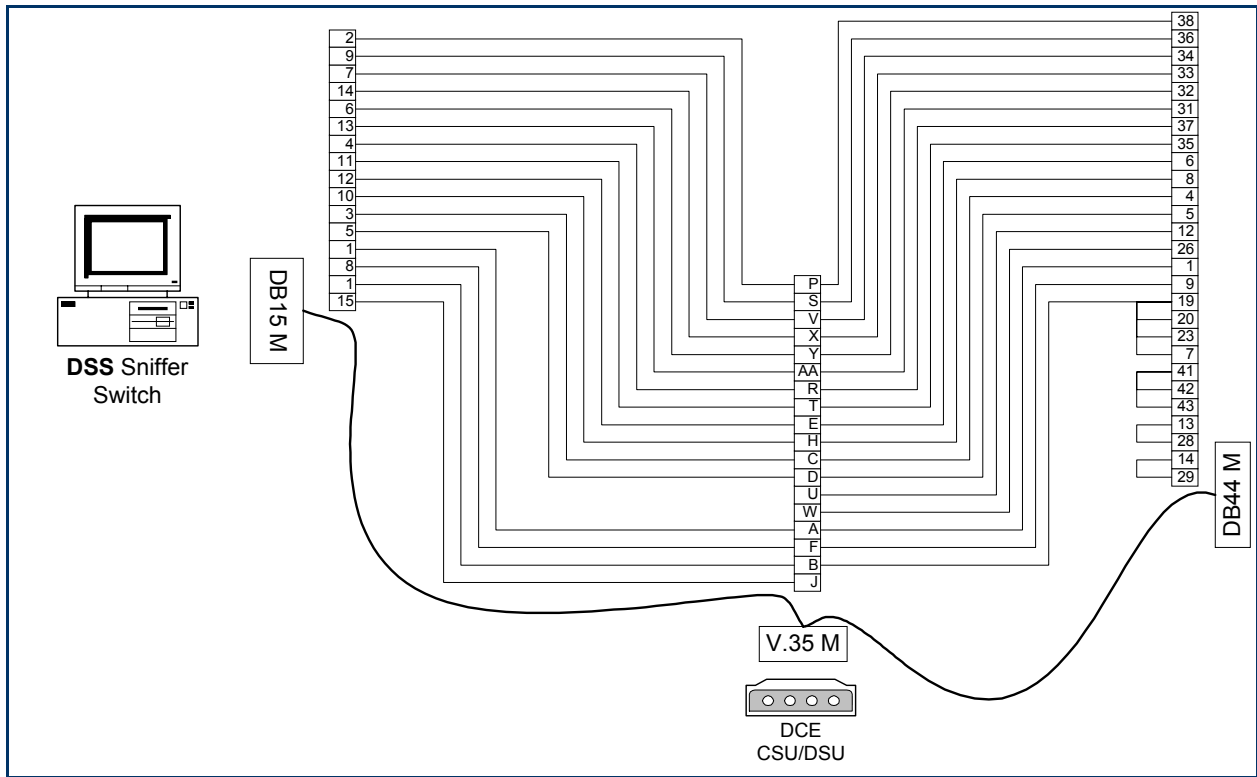

# Miscellaneous Cable Pin-Outs:

**Figure 1 Bay / Nortel 7216 V.35 Cable**

**Figure 2 Bay ASN 7220 - Sniffer 'Y' Cable**

**Figure 3 Bay BN 7216 - Sniffer 'Y' Cable**

**Figure 4 Bay ASN 7220 V.35 Cable**

**Figure 5 Sniffer LM-2000 15 pin to V.35 "Y" Cable**

**Figure 6 Sniffer LM-2000 15 pin to DB25 WAN-Book pig tail**

**Figure 7 V.35 - Sniffer/WAN Probe 'Y' Cable**