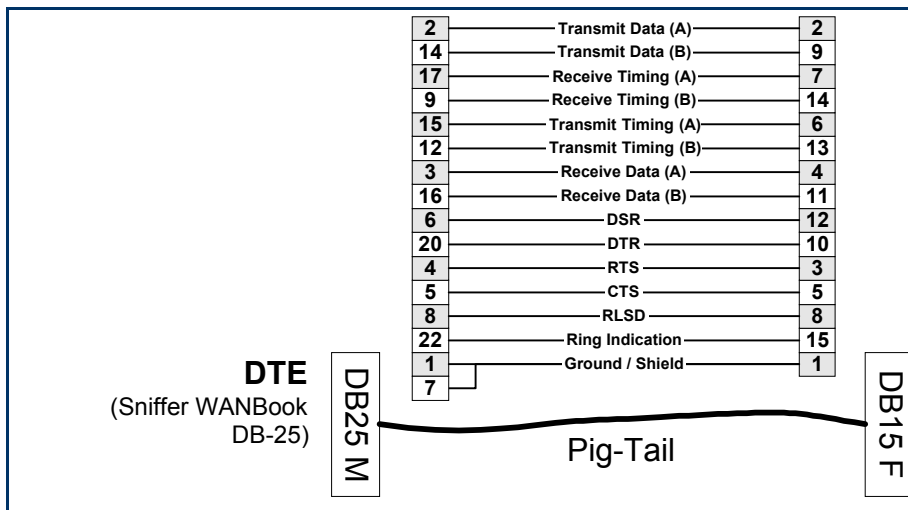

# Miscellaneous Cable Pin-Outs:

**Figure 1 Bay / Nortel 7216 V.35 Cable**

**Figure 2 Bay ASN 7220 - Sniffer 'Y' Cable**

**Figure 3 Bay BN 7216 - Sniffer 'Y' Cable**

**Figure 4 Bay ASN 7220 V.35 Cable**

**Figure 5 Sniffer LM-2000 15 pin to V.35 "Y" Cable**

**Figure 6 Sniffer LM-2000 15 pin to DB25 WAN-Book pig tail**

**Figure 7 V.35 - Sniffer/WAN Probe 'Y' Cable**