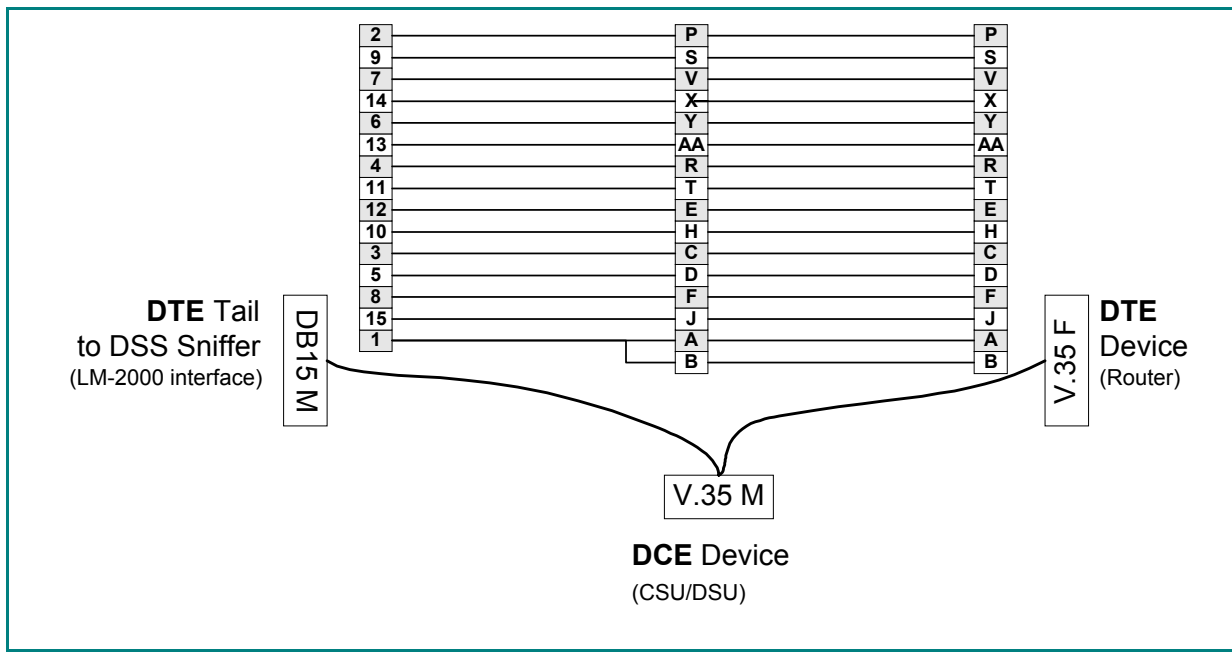

# Miscellaneous Cable Pin-Outs:

**Figure 1 Bay / Nortel 7216 V.35 Cable**

**Figure 2 Bay ASN 7220 - Sniffer 'Y' Cable**

**Figure 3 Bay BN 7216 - Sniffer 'Y' Cable**

**Figure 4 Bay ASN 7220 V.35 Cable**

**Figure 5 Sniffer LM-2000 15 pin to V.35 "Y" Cable**

**Figure 6 Sniffer LM-2000 15 pin to DB25 WAN-Book pig tail**

**Figure 7 V.35 - Sniffer/WAN Probe 'Y' Cable**