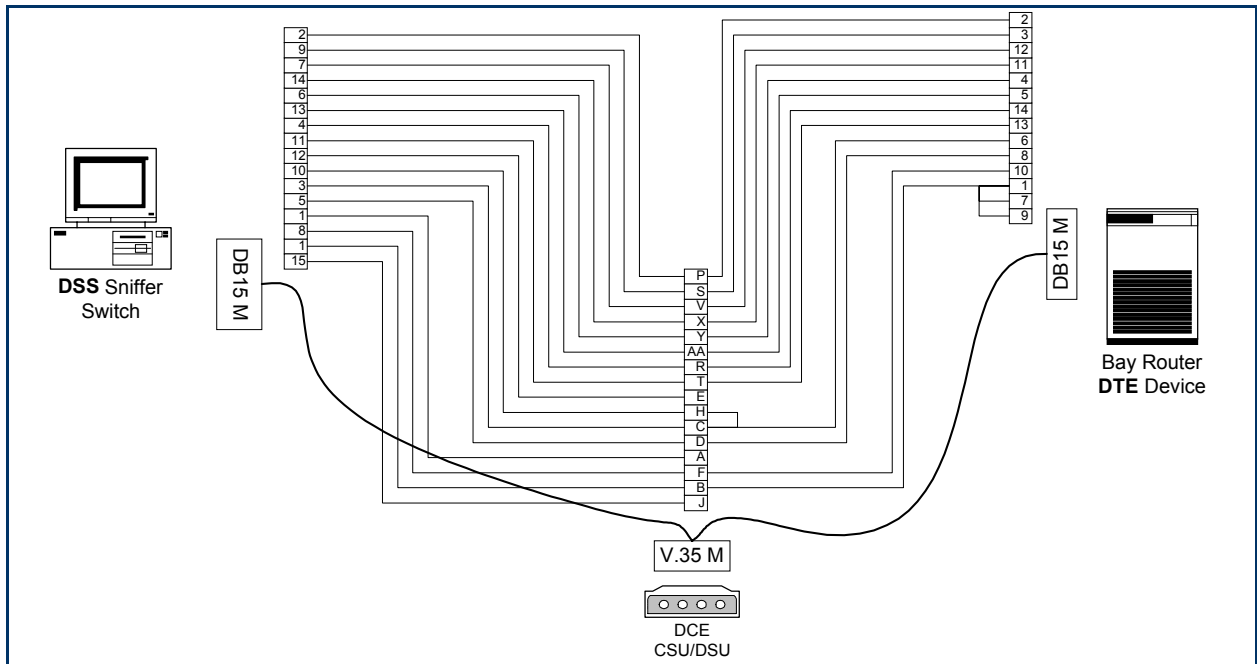

# Miscellaneous Cable Pin-Outs:

**Figure 1 Bay / Nortel 7216 V.35 Cable**

**Figure 2 Bay ASN 7220 - Sniffer 'Y' Cable**

**Figure 3 Bay BN 7216 - Sniffer 'Y' Cable**

**Figure 4 Bay ASN 7220 V.35 Cable**

**Figure 5 Sniffer LM-2000 15 pin to V.35 "Y" Cable**

**Figure 6 Sniffer LM-2000 15 pin to DB25 WAN-Book pig tail**

**Figure 7 V.35 - Sniffer/WAN Probe 'Y' Cable**